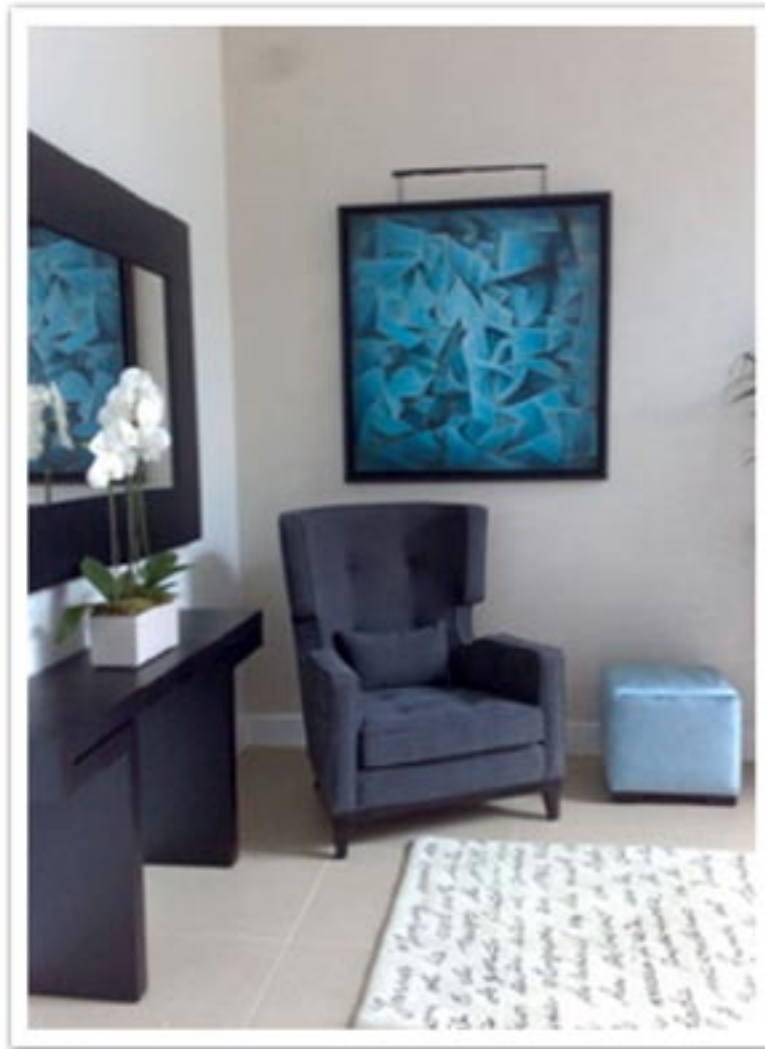

AFID is a bespoke art company exclusively for interior designers.

Art For Interior Designers

These two impressive replica oil paintings were commissioned for a hotel in Napa Valley, California.

Top: Canvas measures 300cm x 180cm.
Bottom: Canvas measures 340cm x 190cm.